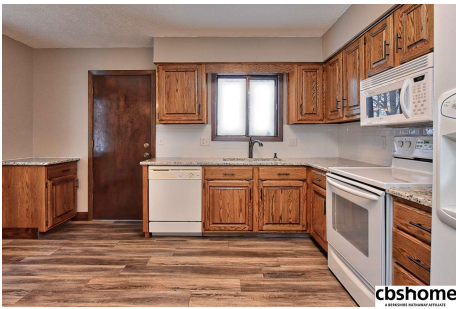

13022 Browne Circle

\$157,500

MLS # 21821482 | 3 Bedrooms | 2 Bathrooms

1 Garage Spaces | 1326 Total Sqft | 1975 Year Built

8

Don Lind
CBSHOME
Don.Lind@cbshome.com
402-697-4183

Information has not been verified, is not guaranteed and is Copyright (c) 2018 CBSHOME