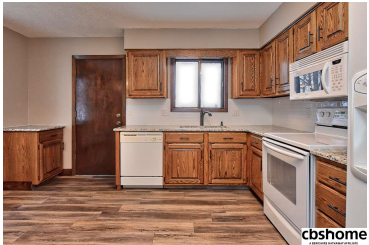

MLS # 21821482 | 3 Bedrooms | 2 Bathrooms | 1 Garage Spaces | 1326 Total Sqft | 1975 Year Built

cbshome

cbshome

cbshome

cbshome

Remarks

8

Don Lind