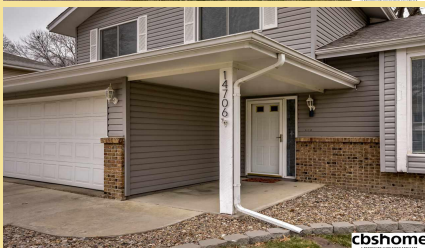

cbshome
A BERKSHIRE HATHAWAY AFFILIATE

14706 Jefferson Circle

\$205,000

MLS # 21821276 | 3 Bedrooms | 3 Bathrooms | 2 Garage Spaces | 1772 Total Sqft | 1978 Year Built

cbshome

Remarks

7

cbshome