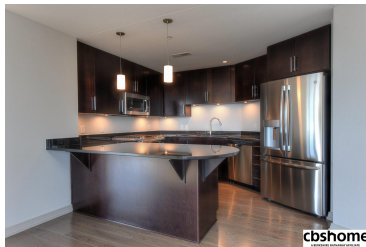

MLS # 21821094 | 2 Bedrooms | 2 Bathrooms | 1 Garage Spaces | 1517 Total Sqft | 2010 Year Built

cbshome

cbshome

cbshome

cbshome

Remarks

MTC is a community of convenience & culture in a park setting w/ skyline views of the city. Price includes 1 underground, heated & secured parking space. Full balcony facing park. HOA fees cover all utilities with the exception of electricity & cable. Concierge service, 24 hour security, Bldg maintenance & insurance is covered. clubroom w/rooftop seating complete w/garden boxes to rent, billiards table, full kitchen, fireplace & AV equipment available for daily use or reserve for events.