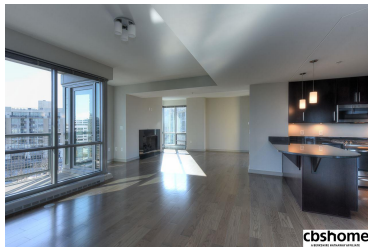

MLS # 21821094 | 2 Bedrooms | 2 Bathrooms | 1 Garage Spaces | 1517 Total Sqft | 2010 Year Built

cbshome

cbshome

cbshome

cbshome

Remarks

MTC is a community of convenience & culture in a park setting w/ skyline views of the city. Price includes 1 underground, heated & secured parking space. Full balcony facing park. HOA fees cover all utilities with the exception of electricity & cable. Concierge service, 24 hour security, Bldg maintenance & insurance is covered. clubroom w/rooftop seating complete w/garden boxes to rent, billiards table, full kitchen, fireplace & AV equipment available for daily use or reserve for events.