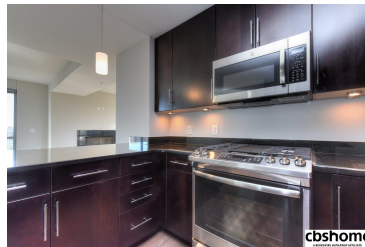

MLS # 21821094 | 2 Bedrooms | 2 Bathrooms | 1 Garage Spaces | 1517 Total Sqft | 2010 Year Built

cbshome

cbshome

cbshome

cbshome

Remarks

MTC is a community of convenience & culture in a park setting w/ skyline views of the city. Price includes 1 underground, heated & secured parking space. Full balcony facing park. HOA fees cover all utilities with the exception of electricity & cable. Concierge service, 24 hour security, Bldg maintenance & insurance is covered. clubroom w/rooftop seating complete w/garden boxes to rent, billiards table, full kitchen, fireplace & AV equipment available for daily use or reserve for events.