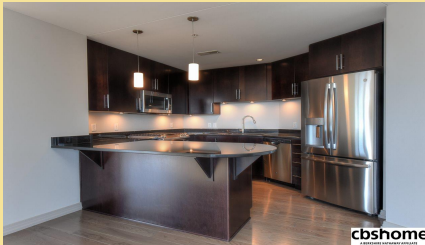

cbshome
A BERKSHIRE HATHAWAY AFFILIATE

120 S 31st Avenue

\$444,900

MLS # 21821094 | 2 Bedrooms | 2 Bathrooms | 1 Garage Spaces | 1517 Total Sqft | 2010 Year Built

cbshome

cbshome

cbshome

Remarks

MTC is a community of convenience & culture in a park setting w/ skyline views of the city. Price includes 1 underground, heated & secured parking space. Full balcony facing park. HOA fees cover all utilities with the exception of electricity & cable. Concierge service, 24 hour security, Bldg maintenance & insurance is covered. clubroom w/rooftop seating complete w/garden boxes to rent, billiards table, full kitchen, fireplace & AV equipment available for daily use or reserve for events.