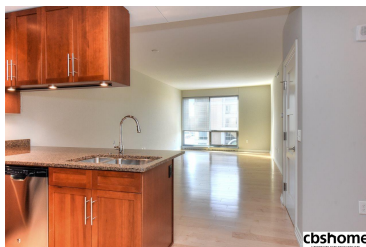

MLS # 21821085 | 1 Bedrooms | 1 Bathrooms | 1 Garage Spaces | 887 Total Sqft | 2010 Year Built

cbshome

cbshome

cbshome

cbshome

Remarks

MTC is a community of convenience & culture in a park setting w/ skyline views of the city. Price Includes 1 underground, heated & secured parking space. This Unit has a Juliet Balcony facing west. HOA fees cover all utilities w/ the exception of electricity & cable. Concierge service, 24 hours security, Bldg maintenance & insurance is covered. Clubroom w/rooftop seating complete w/garden boxes to rent billiards table, full kitchen, fireplace & AV equipment available for daily use or reserve.