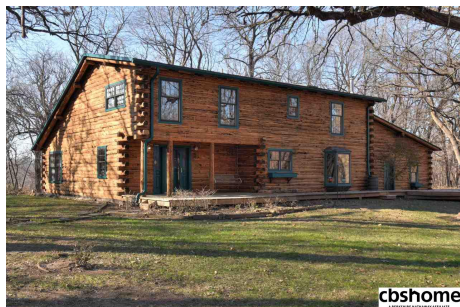

4016 State Street

\$349,000

MLS # 21821083 | 4 Bedrooms | 3 Bathrooms

3 Garage Spaces | 3368 Total Sqft | 1983 Year Built

Delightful Blairwood Forest custom log home on over 2 acres! If you love to vacation in the mountains, this is for you! Roomy home with large eat-in country kitchen, wonderful living room with vaulted, beamed ceiling and wood burning stove and gorgeous views of the wooded setting. Three car garage includes lofted storage area. Watch wildlife year round from this retreat that is convenient to I-680 and Sorenson Parkway and close to shopping and dining. Pre-inspected.