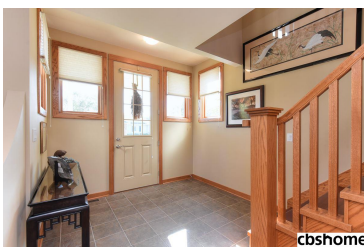

MLS # 21821032 | 4 Bedrooms | 4 Bathrooms | 3 Garage Spaces | 2685 Total Sqft | 2005 Year Built

mc
AFFILIATE

cbshome

cbshome

cbshome

cbshome

Remarks

Stunning Arts & Crafts Home in Popular Mission Park! Charm & Character w/ gorgeous wd flrs (both levels), solid & French doors, Craftsman-style woodwork & tall ceilings! New quartz counters in Kit, Laundry & Powder Bath, some new interior paint (2018), exterior paint & new roof (2013) & composite deck+pergola (2011). High quality w/Hardiboard siding & Pella windows. Master Gardener's home has incredible landscaping & stone walkway. Corner lot has side load garage w/3 separate doors!

Karen Jennings

CBSHOME

Karen.Jennings@cbshome.cor

402-290-6296

Information has not been verified, is not guaranteed and is Copyright (c) 2018 CBSHOME

cbshome
A BERKSHIRE HATHAWAY AFFILIATE

Bring it home.