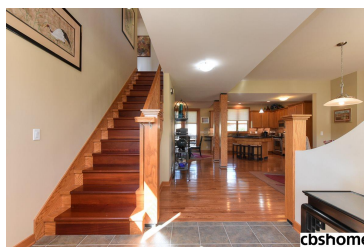

MLS # 21821032 | 4 Bedrooms | 4 Bathrooms | 3 Garage Spaces | 2685 Total Sqft | 2005 Year Built

mc
AFFILIATE

cbshome

cbshome

cbshome

cbshome

Remarks

Stunning Arts & Crafts Home in Popular Mission Park! Charm & Character w/ gorgeous wd flrs (both levels), solid & French doors, Craftsman-style woodwork & tall ceilings! New quartz counters in Kit, Laundry & Powder Bath, some new interior paint (2018), exterior paint & new roof (2013) & composite deck+pergola (2011). High quality w/Hardiboard siding & Pella windows. Master Gardener's home has incredible landscaping & stone walkway. Corner lot has side load garage w/3 separate doors!

Karen Jennings

CBSHOME

Karen.Jennings@cbshome.cor

402-290-6296

Information has not been verified, is not guaranteed and is Copyright (c) 2018 CBSHOME

cbshome
A BERKSHIRE HATHAWAY AFFILIATE

Bring it home.