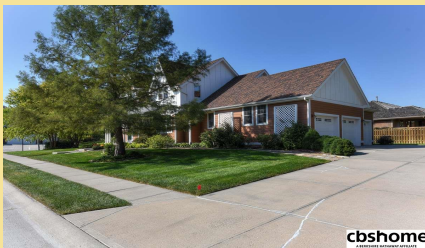

cbsHOME
A BERKSHIRE HATHAWAY AFFILIATE

5910 S 170 Street

\$325,000

MLS # 21821032 | 4 Bedrooms | 4 Bathrooms | 3 Garage Spaces | 2685 Total Sqft | 2005 Year Built

cbsHOME

Remarks

Stunning Arts & Crafts Home in Popular Mission Park! Charm & Character w/ gorgeous wd flrs (both levels), solid & French doors, Craftsman-style woodwork & tall ceilings! New quartz counters in Kit, Laundry & Powder Bath, some new interior paint (2018), exterior paint & new roof (2013) & composite deck+pergola (2011). High quality w/Hardiboard siding & Pella windows. Master Gardener's home has incredible landscaping & stone walkway. Corner lot has side load garage w/3 separate doors!