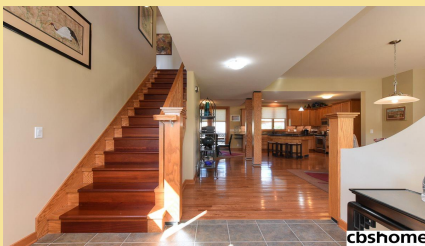

cbsHOME

Information has not been verified, is not guaranteed and is Copyright (c) 2018 CBSHOME

cbsHOME
A BERKSHIRE HATHAWAY AFFILIATE

Bring it home.