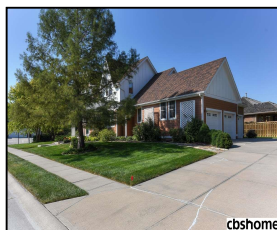

cbsHOME
A BERKSHIRE HATHAWAY AFFILIATE

cbsHOME

cbsHOME

cbsHOME

cbsHOME

cbsHOME

Remarks

Stunning Arts & Crafts Home in Popular Mission Park! Charm & Character w/ gorgeous wd flrs (both levels), solid & French doors, Craftsman-style woodwork & tall ceilings! New quartz counters in Kit, Laundry & Powder Bath, some new interior paint (2018), exterior paint & new roof (2013) & composite deck+pergola (2011). High quality w/Hardiboard siding & Pella windows. Master Gardener's home has incredible landscaping & stone walkway. Corner lot has side load garage w/3 separate doors!

Features & Amenities

County	Douglas County	Bedrooms	4	MLS#	21821032
Subdivision	Mission Park	Bathrooms	4	Status	ACTIVE
Living Room Size		# of Rooms	8	Tax Amount	\$6,346
Dining Room Size	13x13	# of Fireplaces	1	Tax Year	\$2,018
Kitchen Size	31.6x13.6	Garage Spaces	3	Year Built	2005
Master Bedroom Size	17x12.6	3rd Floor SqFt	0	Walk-Out	No
Bedroom #2 Size	12.6x11	2nd Floor SqFt	1283	Basement	
Bedroom #3 Size	13.6x10.8	Main Floor SqFt	1234	Grade School	Willowdale
Bedroom #4 Size	11.8x11.8	Total Finished SqFt	2685	Jr.High School	Russell
Family Room Size	14.6x13	Finished Below Grade	168	High School	Millard West
Other Room 1 Size	13x13.6	Lot Dimensions	150.10x105.59x13 1.17x79.52		