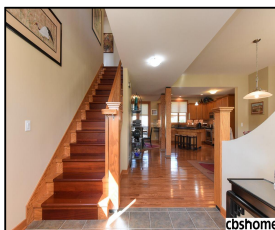

cbsHOME
A BERKSHIRE HATHAWAY AFFILIATE

cbsHOME

cbsHOME

cbsHOME

cbsHOME

cbsHOME

Remarks

Stunning Arts & Crafts Home in Popular Mission Park! Charm & Character w/ gorgeous wd flrs (both levels), solid & French doors, Craftsman-style woodwork & tall ceilings! New quartz counters in Kit, Laundry & Powder Bath, some new interior paint (2018), exterior paint & new roof (2013) & composite deck+pergola (2011). High quality w/Hardiboard siding & Pella windows. Master Gardener's home has incredible landscaping & stone walkway. Corner lot has side load garage w/3 separate doors!

Features & Amenities

County	Douglas County	Bedrooms	4	MLS#	21821032
Subdivision	Mission Park	Bathrooms	4	Status	ACTIVE
Living Room Size		# of Rooms	8	Tax Amount	\$6,346
Dining Room Size	13x13	# of Fireplaces	1	Tax Year	\$2,018
Kitchen Size	31.6x13.6	Garage Spaces	3	Year Built	2005
Master Bedroom Size	17x12.6	3rd Floor SqFt	0	Walk-Out	No
Bedroom #2 Size	12.6x11	2nd Floor SqFt	1283	Basement	
Bedroom #3 Size	13.6x10.8	Main Floor SqFt	1234	Grade School	Willowdale
Bedroom #4 Size	11.8x11.8	Total Finished SqFt	2685	Jr.High School	Russell
Family Room Size	14.6x13	Finished Below Grade	168	High School	Millard West
Other Room 1 Size	13x13.6	Lot Dimensions	150.10x105.59x13 1.17x79.52		