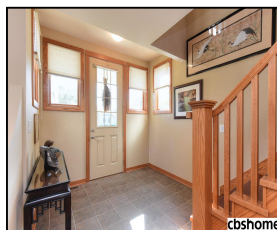

cbsHOME
A BERKSHIRE HATHAWAY AFFILIATE

cbsHOME

cbsHOME

cbsHOME

cbsHOME

cbsHOME

Remarks

Stunning Arts & Crafts Home in Popular Mission Park! Charm & Character w/ gorgeous wd flrs (both levels), solid & French doors, Craftsman-style woodwork & tall ceilings! New quartz counters in Kit, Laundry & Powder Bath, some new interior paint (2018), exterior paint & new roof (2013) & composite deck+pergola (2011). High quality w/Hardiboard siding & Pella windows. Master Gardener's home has incredible landscaping & stone walkway. Corner lot has side load garage w/3 separate doors!

Features & Amenities

County	Douglas County	Bedrooms	4	MLS#	21821032
Subdivision	Mission Park	Bathrooms	4	Status	ACTIVE
Living Room Size		# of Rooms	8	Tax Amount	\$6,346
Dining Room Size	13x13	# of Fireplaces	1	Tax Year	\$2,018
Kitchen Size	31.6x13.6	Garage Spaces	3	Year Built	2005
Master Bedroom Size	17x12.6	3rd Floor SqFt	0	Walk-Out	No
Bedroom #2 Size	12.6x11	2nd Floor SqFt	1283	Basement	
Bedroom #3 Size	13.6x10.8	Main Floor SqFt	1234	Grade School	Willowdale
Bedroom #4 Size	11.8x11.8	Total Finished SqFt	2685	Jr.High School	Russell
Family Room Size	14.6x13	Finished Below Grade	168	High School	Millard West
Other Room 1 Size	13x13.6	Lot Dimensions	150.10x105.59x13 1.17x79.52		