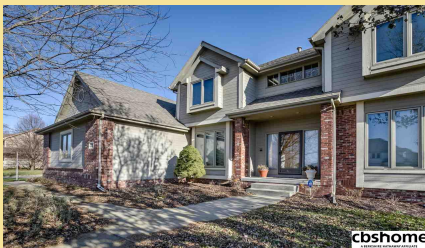

cbshome
A BERKSHIRE HATHAWAY AFFILIATE

1105 Roland Drive

\$315,000

MLS # 21820935 | 4 Bedrooms | 4 Bathrooms | 3 Garage Spaces | 3501 Total Sqft | 1994 Year Built

cbshome

cbshome

cbshome

Remarks

Fabulous home in Hickory Estates features a stunning 2-story entry. Many amenities including HW flrs, 9' ceilings, solid 6-panel doors, 2-sided FP, finished LL w/dry bar & storage galore. The eat-in kitchen features new appliances, built-in desk & access to deck & bkyd. The mstr ste features a bonus rm & large mstr bth w/walk-in closet, dble lavs, & whirlpool tub. New roof, gutters & skylights Nov '18. Included: security system, sprinkler, central vac, corner lot, 3-car side-load garage & more.