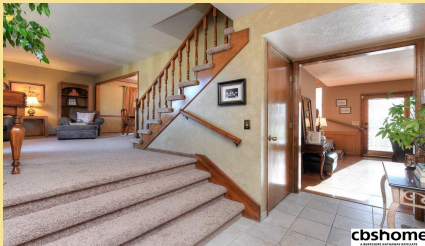

cbshome
A BERKSHIRE HATHAWAY AFFILIATE

16735 Pierce Circle

\$215,000

MLS # 21820816 | 3 Bedrooms | 3 Bathrooms | 2 Garage Spaces | 2144 Total Sqft | 1987 Year Built

cbshome

cbshome

cbshome

Remarks

Welcome Home! This spacious tri-level has been well maintained and tastefully updated. Enjoy relaxing in the family room with wood floor, FP with gas log and built in bookshelves. Kitchen has cathedral ceiling, wood floors, granite counters and cozy eating area. Carpet above grade is brand new. All bathrooms have been recently updated. Other special features include double closets in master, finished basement, roof—2 yrs, Furnace & air--2010, extra deep garage and fenced yard. Call today!