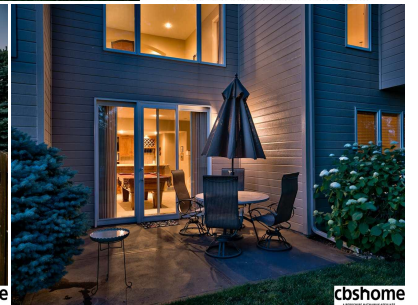

cbshome
A BERKSHIRE HATHAWAY AFFILIATE

Bring it home.

Just Listed

cbshome

cbshome

cbshome

cbshome

\$449,975
912 S 180 Avenue
Elkhorn, NE
MLS # 21820626