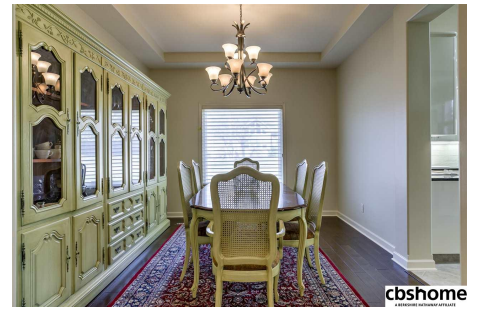

1509 S 190th Plaza

\$305,000

MLS # 21820398 | 2 Bedrooms | 2 Bathrooms

2 Garage Spaces | 1982 Total Sqft | 2001 Year Built

Awesome Whispering Panes Ranch w/Updates! Enjoy the Beautiful Kitchen w/New Subway Tile Back Splash, Granite Counters, Lrg Breakfast Bar! Kit Over Looks the Lovely Family Rm w/Floor to Ceiling Stone FP, New Wd Flring! Very Spacious Dining Rm Area w/Updated Light Fixture & Wd Flring! Quality Updates! Spacious Master Br, Updated Mstr Bth w/Whirlpl, New Tile Flr, Counter Tops & Faucets! Fresh Paint Thru out! Handicap Accessible! Gated Community w/Association to Shovel Snow, Mow & common Area. AMA