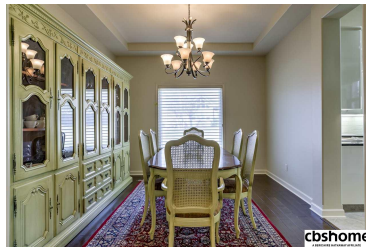

MLS # 21820398 | 2 Bedrooms | 2 Bathrooms | 2 Garage Spaces | 1982 Total Sqft | 2001 Year Built

Remarks

Awesome Whispering Panes Ranch w/Updates! Enjoy the Beautiful Kitchen w/New Subway Tile Back Splash, Granite Counters, Lrg Breakfast Bar! Kit Over Looks the Lovely Family Rm w/Floor to Ceiling Stone FP, New Wd Flring! Very Spacious Dining Rm Area w/Updated Light Fixture & Wd Flring! Quality Updates! Spacious Master Br, Updated Mstr Bth w/Whirlpl, New Tile Flr, Counter Tops & Faucets! Fresh Paint Thru out! Handicap Accessible! Gated Community w/Association to Shovel Snow, Mow & common Area. AMA