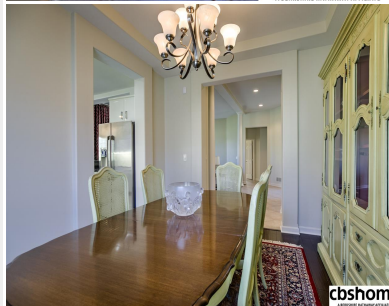

**cbshome**  
A BERKSHIRE HATHAWAY AFFILIATE

Bring it home.

**Just  
Listed**

**\$305,000**

1509 S 190th Plaza  
Omaha, NE  
MLS # 21820398

**Georgie Vint**  
CBSHOME  
Georgie.Vint@cbshome.com  
402-690-1578