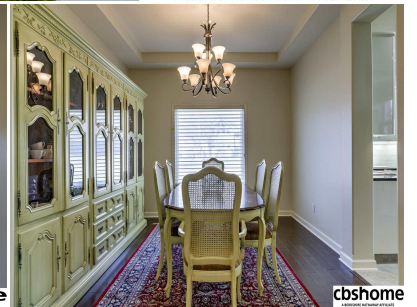

**cbshome**  
A BERKSHIRE HATHAWAY AFFILIATE

Bring it home.

**Just  
Listed**

**\$305,000**

1509 S 190th Plaza  
Omaha, NE  
MLS # 21820398

**Georgie Vint**  
CBSHOME  
Georgie.Vint@cbshome.com  
402-690-1578