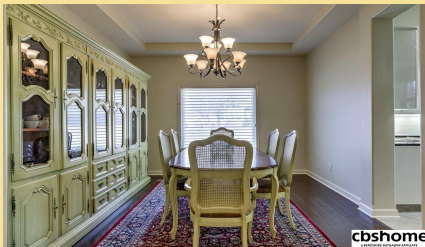

cbshome

Information has not been verified, is not guaranteed and is Copyright (c) 2018 CBSHOME