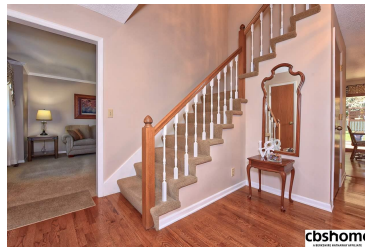

MLS # 21820333 | 4 Bedrooms | 3 Bathrooms | 2 Garage Spaces | 2439 Total Sqft | 1986 Year Built

cbsHOME

cbsHOME

cbsHOME

cbsHOME

Remarks

Dramatic 2 Story entry. Eat-in kitchen w/double oven, updated tile backsplash, & lighting. Kitchen overlooks family room w/FP & access to oversized composite deck w/pergola. Formal dining room & Mn Flr laundry. Large master suite w/built in, spectacular master bath w/soaring ceilings, double sinks, whirlpool, updated shower, tile floor & huge walk-in closet. Vinyl siding. All new windows, sliding patio door & skylights 2015 & roof 2016. Convenient location, close to grade school & Senior High.