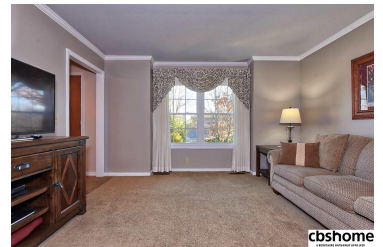

MLS # 21820333 | 4 Bedrooms | 3 Bathrooms | 2 Garage Spaces | 2439 Total Sqft | 1986 Year Built

cbsHOME

cbsHOME

cbsHOME

cbsHOME

Remarks

Dramatic 2 Story entry. Eat-in kitchen w/double oven, updated tile backsplash, & lighting. Kitchen overlooks family room w/FP & access to oversized composite deck w/pergola. Formal dining room & Mn Flr laundry. Large master suite w/built in, spectacular master bath w/soaring ceilings, double sinks, whirlpool, updated shower, tile floor & huge walk-in closet. Vinyl siding. All new windows, sliding patio door & skylights 2015 & roof 2016. Convenient location, close to grade school & Senior High.