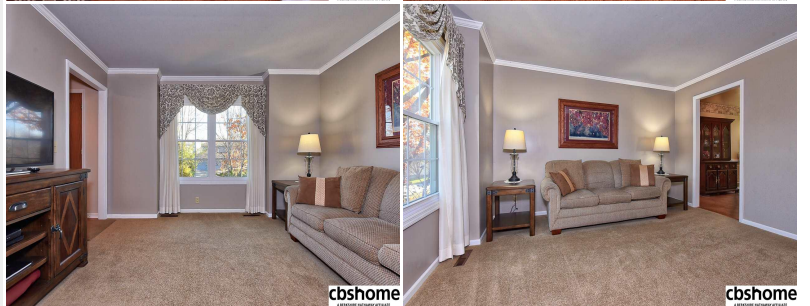

**cbshome**  
A BERKSHIRE HATHAWAY AFFILIATE

Bring it home.

**Just  
Listed**

**\$260,000**

9315 Drexel Street  
Omaha, NE  
MLS # 21820333

**Carla Schmitz**

**CBSHOME**

Carla.Schmitz@cbshome.com