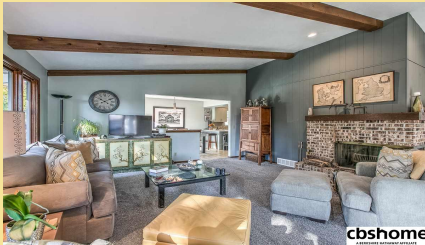

cbshome
A BERKSHIRE HATHAWAY AFFILIATE

13035 Shirley Street

\$290,000

MLS # 21820286 | 4 Bedrooms | 3 Bathrooms | 2 Garage Spaces | 3252 Total Sqft | 1973 Year Built

cbshome

Remarks

Updated and open, this spacious ranch will not disappoint you. Light and airy entry opens to the over sized family room w/cathedral ceilings, fireplace, and loads of natural light. Updated kitchen w/ new stainless, counters, lighting, custom barn door over main floor laundry hook up. Main floor completed w/ new carpet, paint, bathrooms. Walk out basement, w. rec room, built in buffet, in law suite with private bath, and office. Lushly landscaped, private backyard w/ new deck. New roof.