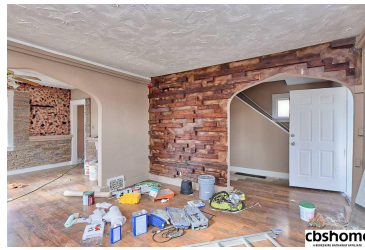

MLS # 21820259 | 2 Bedrooms | 1 Bathrooms | 0 Garage Spaces | 1008 Total Sqft | 1910 Year Built

m
AFFILIATE

Remarks

Here's a cute home with a unique design twist! You'll enjoy the hardwood floors, living room, dining room, kitchen with pantry space & comfy enclosed front porch! It sits in a fully fenced yard and alongside an alley. 2nd house in back can be turned into a rented studio home or a real life play house. You will also love the short walk to school, shopping and bus line. Be sure to check it out before it's gone!