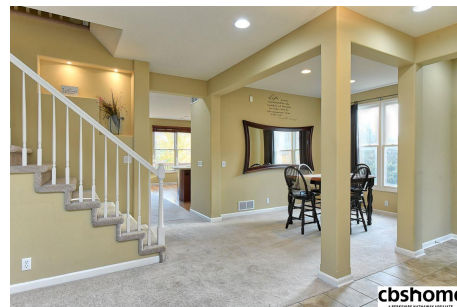

520 S 188th Avenue Circle

\$335,000

MLS # 21820075 | 4 Bedrooms | 4 Bathrooms

2 Garage Spaces | 3024 Total Sqft | 2002 Year Built

Wonderful 2 story perched on quiet cul-de-sac in The Grove. Main Level offers formal Liv./Din. Rm & cozy Fam. Rm w/FP that opens to kitchen w/Lg island, cherry cab, pantry, new ss appl. & wood flrs. Retreat to 2-tier deck overlooking your own private nature's delight. Master BR incl spa-like BA, Sit Rm, & windows galore-what a view. 2nd flr Bonus Rm is perfect for a Play Rm or 4th BR. Spacious LL Rec Rm walks out to private patio w/pond. Also features new roof, sprinklers, & oversized 2 car Gar.