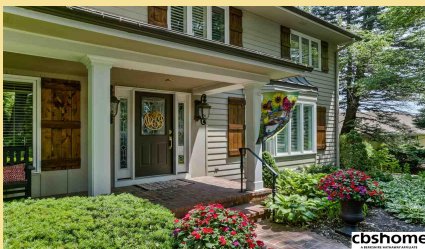

cbshome
A BERKSHIRE HATHAWAY AFFILIATE

2243 S 86th Avenue

\$579,000

MLS # 21819979 | 3 Bedrooms | 3 Bathrooms | 2 Garage Spaces | 3688 Total Sqft | 1964 Year Built

cbshome

cbshome

cbshome

Remarks

Colorado lot in the heart of Dist. 66! Addition on back of house with family room that wraps around to the kitchen makes entertaining easy! Expansive twin islands with granite. Pickle washed pine ceiling through out the family room/kitchen addition. Wall of windows opens to park like yard with large deck and brick patio. Large main floor living spaces. Plantation shutters. Custom cabinetry. Quarter sawn oak floors. Brand new roof/skylights gutters.