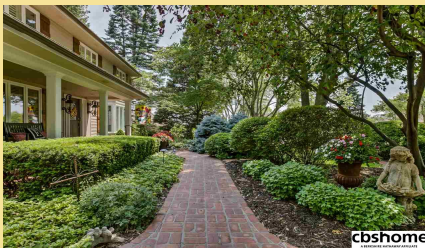

cbshome
A BERKSHIRE HATHAWAY AFFILIATE

2243 S 86th Avenue

\$579,000

MLS # 21819979 | 3 Bedrooms | 3 Bathrooms | 2 Garage Spaces | 3688 Total Sqft | 1964 Year Built

cbshome

cbshome

cbshome

Remarks

Colorado lot in the heart of Dist. 66! Addition on back of house with family room that wraps around to the kitchen makes entertaining easy! Expansive twin islands with granite. Pickle washed pine ceiling through out the family room/kitchen addition. Wall of windows opens to park like yard with large deck and brick patio. Large main floor living spaces. Plantation shutters. Custom cabinetry. Quarter sawn oak floors. Brand new roof/skylights gutters.