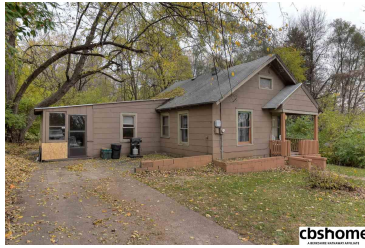

MLS # 21819927 | 1 Bedrooms | 1 Bathrooms | 0 Garage Spaces | 815 Total Sqft | 1918 Year Built

**mo**  
AFFILIATE

cbshome

cbshome

cbshome

cbshome

### Remarks

Wow! An actual acreage in Florence for under 50,000? Yes it's true.. needs a lot of TLC but will be worth it after your sweat equity makes it your own! Sits on just over an acre of ground near the end of a very secluded road. Don't miss this opportunity!