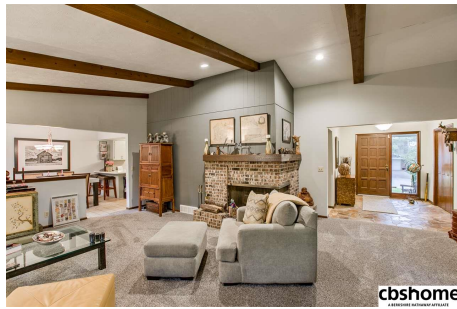

13035 Shirley Street

\$290,000

MLS # 21818516 | 4 Bedrooms | 3 Bathrooms

2 Garage Spaces | 3252 Total Sqft | 1973 Year Built

Updated and open, this spacious ranch will not disappoint you. Light and airy entry opens to the over sized family room w/cathedral ceilings, fireplace, and loads of natural light. Updated kitchen w/ new stainless, counters, lighting, custom barn door over main floor laundry hook up. Main floor completed w/ new carpet, paint, bathrooms. Walk out basement, w. rec room, built in buffet, in law suite with private bath, and office. Lushly landscaped, private backyard w/ new deck. New roof.