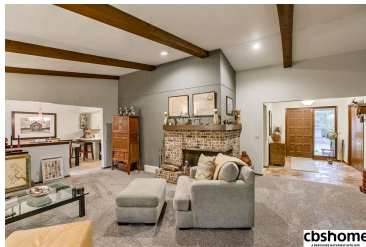

MLS # 21818516 | 4 Bedrooms | 3 Bathrooms | 2 Garage Spaces | 3252 Total Sqft | 1973 Year Built

cbshome

cbshome

cbshome

cbshome

Remarks

Updated and open, this spacious ranch will not disappoint you. Light and airy entry opens to the over sized family room w/cathedral ceilings, fireplace, and loads of natural light. Updated kitchen w/ new stainless, counters, lighting, custom barn door over main floor laundry hook up. Main floor completed w/ new carpet, paint, bathrooms. Walk out basement, w. rec room, built in buffet, in law suite with private bath, and office. Lushly landscaped, private backyard w/ new deck. New roof.