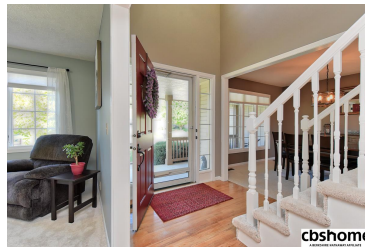

MLS # 21818345 | 4 Bedrooms | 4 Bathrooms | 2 Garage Spaces | 3089 Total Sqft | 2002 Year Built

cbshome

cbshome

cbshome

cbshome

Remarks

West facing UPDATED 2 story in Papillion school district! 4BD w/flex rm in lower level, 4BA walkout finished basement w/lots of NEW! NEW interior paint, light fixtures & white painted trim throughout. NEW farmhouse sink, refrig, tile backsplash, Quartz & new faucet in bright & cheery kitchen. Open family room/kitchen plan incl. updated fireplace mantle, formal dining, office & 2 story entry. NEW carpet, huge level fenced yard, NEW roof, NEW A/C AND just blocks from school/park/green space!