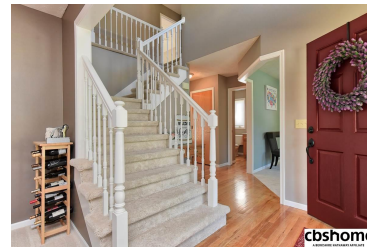

MLS # 21818345 | 4 Bedrooms | 4 Bathrooms | 2 Garage Spaces | 3089 Total Sqft | 2002 Year Built

cbshome

cbshome

cbshome

cbshome

Remarks

West facing UPDATED 2 story in Papillion school district! 4BD w/flex rm in lower level, 4BA walkout finished basement w/lots of NEW! NEW interior paint, light fixtures & white painted trim throughout. NEW farmhouse sink, refrig, tile backsplash, Quartz & new faucet in bright & cheery kitchen. Open family room/kitchen plan incl. updated fireplace mantle, formal dining, office & 2 story entry. NEW carpet, huge level fenced yard, NEW roof, NEW A/C AND just blocks from school/park/green space!