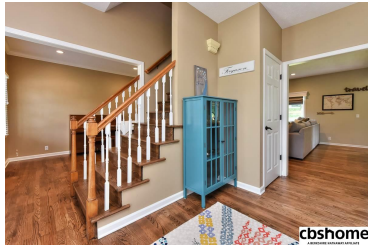

MLS # 21816923 | 4 Bedrooms | 4 Bathrooms | 2 Garage Spaces | 3085 Total Sqft | 1998 Year Built

m
AFFILIATE

Remarks

Beautifully updated 2 story with wonderful curb appeal. Hardwood floors throughout main floor. Great finish in lower level with 3/4 bath and a wet bar.