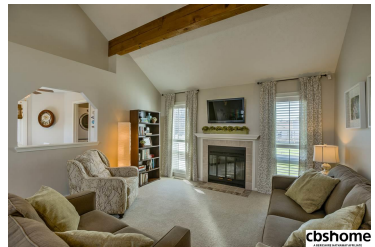

cbshome

Remarks

This A-DOR-A-BLE split entry has been completely updated & is MOVE-IN ready! You'll love to relax or entertain in the gorgeous living room with vaulted ceiling, trendy beams, calming colors, fireplace & plantation shutters. The eat-in kitchen includes SS appliances, gas stove & HUGE pantry. Lower Level has great rec space & tons of storage. No maintenance decking overlooks spacious fenced yard w/sprinkler system. NEW siding & gutters, NEWER roof.