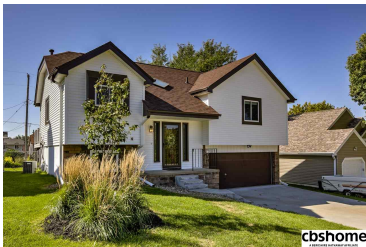

MLS # 21816902 | 3 Bedrooms | 1 Bathrooms | 2 Garage Spaces | 1498 Total Sqft | 1985 Year Built

**m**  
AFFILIATE

cbshome

cbshome

cbshome

cbshome

## Remarks

This A-DOR-A-BLE split entry has been completely updated & is MOVE-IN ready! You'll love to relax or entertain in the gorgeous living room with vaulted ceiling, trendy beams, calming colors, fireplace & plantation shutters. The eat-in kitchen includes SS appliances, gas stove & HUGE pantry. Lower Level has great rec space & tons of storage. No maintenance decking overlooks spacious fenced yard w/sprinkler system. NEW siding & gutters, NEWER roof.