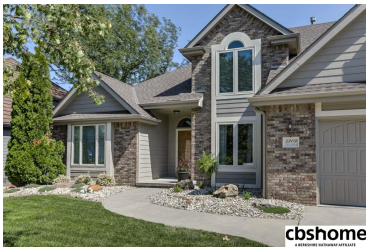

MLS # 21816859 | 4 Bedrooms | 4 Bathrooms | 3 Garage Spaces | 3430 Total Sqft | 1996 Year Built

cbshome

cbshome

cbshome

cbshome

### Remarks

A "Shiny Penny" - Don't miss this pristine & meticulous 1-1/2 story backing to the east on a walkout lot. Refreshed landscaping, paver patio, deck & a flat driveway. Beautifully done updates include stacked stone FP, granite & updated bathrooms. 2nd floor includes 3 Bdrms & a Loft, Main Floor Master, newer AC/HTG. Other upgrades include all new windows and a new roof. Great storage. There is nothing that has not been touched. AMA.