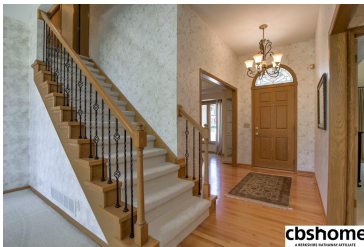

MLS # 21816859 | 4 Bedrooms | 4 Bathrooms | 3 Garage Spaces | 3430 Total Sqft | 1996 Year Built

cbshome

cbshome

cbshome

cbshome

### Remarks

A "Shiny Penny" - Don't miss this pristine & meticulous 1-1/2 story backing to the east on a walkout lot. Refreshed landscaping, paver patio, deck & a flat driveway. Beautifully done updates include stacked stone FP, granite & updated bathrooms. 2nd floor includes 3 Bdrms & a Loft, Main Floor Master, newer AC/HTG. Other upgrades include all new windows and a new roof. Great storage. There is nothing that has not been touched. AMA.