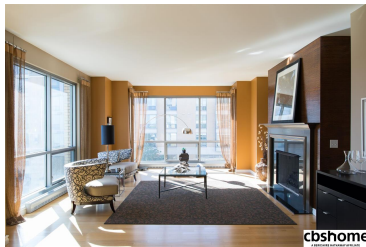

cbshome

MLS # 21816752 | 2 Bedrooms | 2 Bathrooms | 1 Garage Spaces | 1491 Total Sqft | 2010 Year Built

cbshome
A BERKSHIRE HATHAWAY AFFILIATE

cbshome

cbshome

cbshome

Remarks

SE facing with full balcony, view of Turner Park & Farnam, PLUS terrace off master giving a spot for morning coffee - over looking Farnam. Concierge service, under-ground heated & secured parking. 24 hour security and roof top clubroom with kitchen, fireplace and outdoor seating.