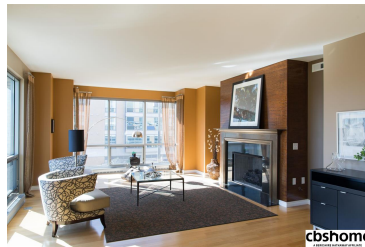

cbshome

MLS # 21816752 | 2 Bedrooms | 2 Bathrooms | 1 Garage Spaces | 1491 Total Sqft | 2010 Year Built

cbshome
A BERKSHIRE HATHAWAY AFFILIATE

cbshome

cbshome

cbshome

Remarks

SE facing with full balcony, view of Turner Park & Farnam, PLUS terrace off master giving a spot for morning coffee - over looking Farnam. Concierge service, under-ground heated & secured parking. 24 hour security and roof top clubroom with kitchen, fireplace and outdoor seating.