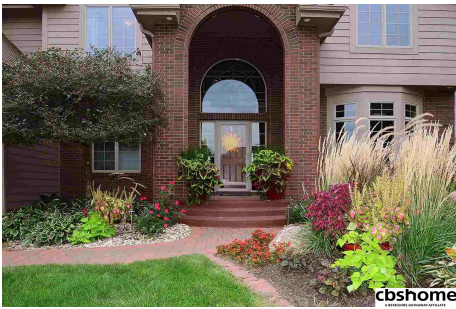

16313 Himebaugh Circle

\$550,000

MLS # 21816686 | 5 Bedrooms | 6 Bathrooms

3 Garage Spaces | 4553 Total Sqft | 2002 Year Built

Custom home on best W/O lot in Stone Creek overlooking Stone Creek-Gray Stone hole 8 & the Omaha skyline! Walk in the 2 Story entry w/high ceilings & windows galore. Custom Birch cabs on the Main, French doors off the office, Kitchen has lg island w/granite, SS, gas cooktop & tile flrs opening to the FR & Sunroom. Updated railing & maintenance free deck. Spacious MSTR w/walk in shower, quartz & LG closet. 3 add'l BRs w/access to BAs. LL w/LG Bar, Game RM & Wine Rm. Paver patio, gas fire pit.