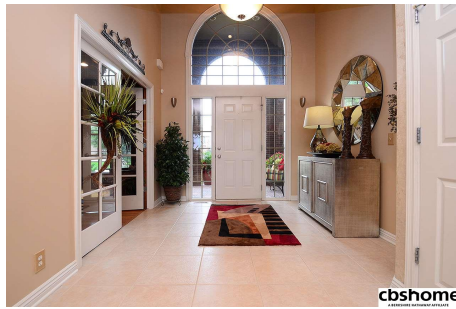

16313 Himebaugh Circle

\$550,000

MLS # 21816686 | 5 Bedrooms | 6 Bathrooms

3 Garage Spaces | 4553 Total Sqft | 2002 Year Built

Custom home on best W/O lot in Stone Creek overlooking Stone Creek-Gray Stone hole 8 & the Omaha skyline! Walk in the 2 Story entry w/high ceilings & windows galore. Custom Birch cabs on the Main, French doors off the office, Kitchen has lg island w/granite, SS, gas cooktop & tile flrs opening to the FR & Sunroom. Updated railing & maintenance free deck. Spacious MSTR w/walk in shower, quartz & LG closet. 3 add'l BRs w/access to BAs. LL w/LG Bar, Game RM & Wine Rm. Paver patio, gas fire pit.