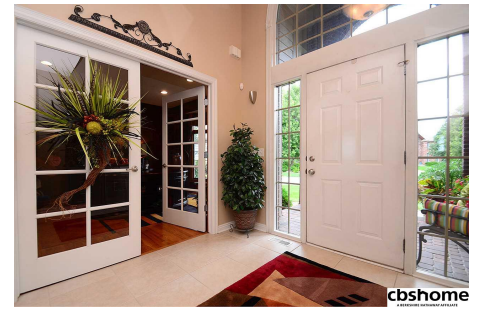

16313 Himebaugh Circle

\$525,000

MLS # 21816686 | 5 Bedrooms | 6 Bathrooms

3 Garage Spaces | 4553 Total Sqft | 2002 Year Built

Custom home on best W/O lot in Stone Creek overlooking Stone Creek-Gray Stone hole 8 & the Omaha skyline! Walk in the 2 Story entry w/high ceilings & windows galore. Custom Birch cabs on the Main, French doors off the office, Kitchen has lg island w/granite, SS, gas cooktop & tile flrs opening to the FR & Sunroom. Updated railing & maintenance free deck. Spacious MSTR w/walk in shower, quartz & LG closet. 3 add'l BRs w/access to BAs. LL w/LG Bar, Game RM & Wine Rm. Paver patio, gas fire pit.