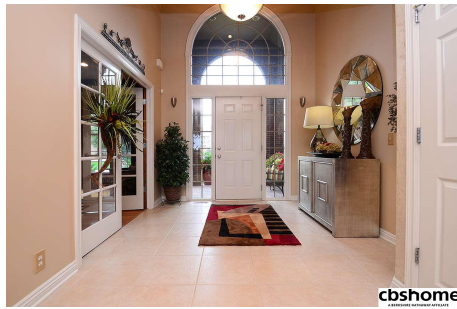

16313 Himebaugh Circle

\$525,000

MLS # 21816686 | 5 Bedrooms | 6 Bathrooms

3 Garage Spaces | 4553 Total Sqft | 2002 Year Built

Custom home on best W/O lot in Stone Creek overlooking Stone Creek-Gray Stone hole 8 & the Omaha skyline! Walk in the 2 Story entry w/high ceilings & windows galore. Custom Birch cabs on the Main, French doors off the office, Kitchen has lg island w/granite, SS, gas cooktop & tile flrs opening to the FR & Sunroom. Updated railing & maintenance free deck. Spacious MSTR w/walk in shower, quartz & LG closet. 3 add'l BRs w/access to BAs. LL w/LG Bar, Game RM & Wine Rm. Paver patio, gas fire pit.