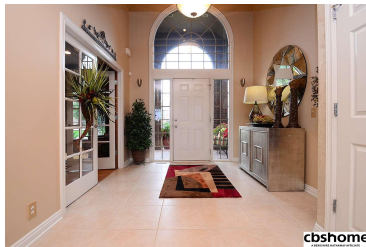

## Remarks

Custom home on best W/O lot in Stone Creek overlooking Stone Creek-Gray Stone hole 8 & the Omaha skyline! Walk in the 2 Story entry w/high ceilings & windows galore. Custom Birch cabs on the Main, French doors off the office, Kitchen has lg island w/granite, SS, gas cooktop & tile flrs opening to the FR & Sunroom. Updated railing & maintenance free deck. Spacious MSTR w/walk in shower, quartz & LG closet. 3 add'l BRs w/access to BAs. LL w/LG Bar, Game RM & Wine Rm. Paver patio, gas fire pit.