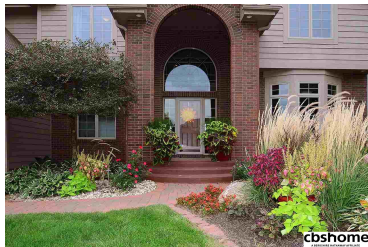

## Remarks

Custom home on best W/O lot in Stone Creek overlooking Stone Creek-Gray Stone hole 8 & the Omaha skyline! Walk in the 2 Story entry w/high ceilings & windows galore. Custom Birch cabs on the Main, French doors off the office, Kitchen has lg island w/granite, SS, gas cooktop & tile flrs opening to the FR & Sunroom. Updated railing & maintenance free deck. Spacious MSTR w/walk in shower, quartz & LG closet. 3 add'l BRs w/access to BAs. LL w/LG Bar, Game RM & Wine Rm. Paver patio, gas fire pit.