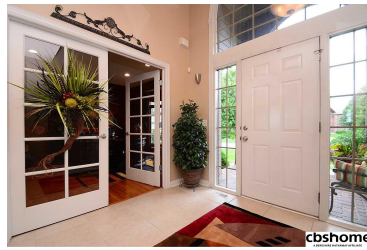

MLS # 21816686 | 5 Bedrooms | 6 Bathrooms | 3 Garage Spaces | 4553 Total Sqft | 2002 Year Built

Remarks

Custom home on best W/O lot in Stone Creek overlooking Stone Creek-Gray Stone hole 8 & the Omaha skyline! Walk in the 2 Story entry w/high ceilings & windows galore. Custom Birch cabs on the Main, French doors off the office, Kitchen has lg island w/granite, SS, gas cooktop & tile flrs opening to the FR & Sunroom. Updated railing & maintenance free deck. Spacious MSTR w/walk in shower, quartz & LG closet. 3 add'l BRs w/access to BAs. LL w/LG Bar, Game RM & Wine Rm. Paver patio, gas fire pit.