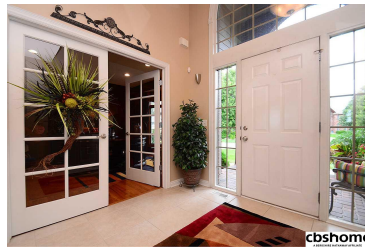

## Remarks

Custom home on best W/O lot in Stone Creek overlooking Stone Creek-Gray Stone hole 8 & the Omaha skyline! Walk in the 2 Story entry w/high ceilings & windows galore. Custom Birch cabs on the Main, French doors off the office, Kitchen has lg island w/granite, SS, gas cooktop & tile flrs opening to the FR & Sunroom. Updated railing & maintenance free deck. Spacious MSTR w/walk in shower, quartz & LG closet. 3 add'l BRs w/access to BAs. LL w/LG Bar, Game RM & Wine Rm. Paver patio, gas fire pit.