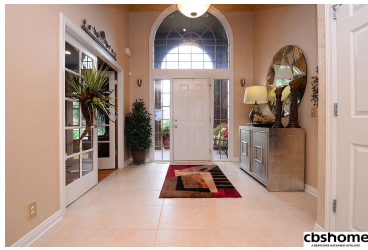

MLS # 21816686 | 5 Bedrooms | 6 Bathrooms | 3 Garage Spaces | 4553 Total Sqft | 2002 Year Built

Remarks

Custom home on best W/O lot in Stone Creek overlooking Stone Creek-Gray Stone hole 8 & the Omaha skyline! Walk in the 2 Story entry w/high ceilings & windows galore. Custom Birch cabs on the Main, French doors off the office, Kitchen has lg island w/granite, SS, gas cooktop & tile flrs opening to the FR & Sunroom. Updated railing & maintenance free deck. Spacious MSTR w/walk in shower, quartz & LG closet. 3 add'l BRs w/access to BAs. LL w/LG Bar, Game RM & Wine Rm. Paver patio, gas fire pit.