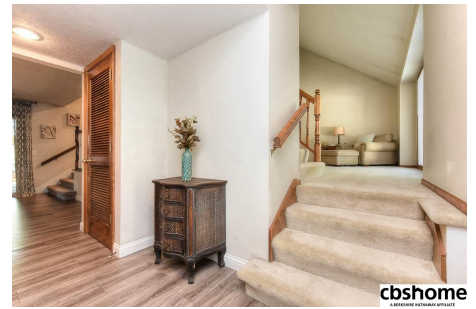

14202 S 30th Avenue

\$260,000

MLS # 21816685 | 4 Bedrooms | 3 Bathrooms

2 Garage Spaces | 2745 Total Sqft | 1990 Year Built

Bellevue beauty awaits new owners. Gorgeous tri-level w/updated kitchen including solid surface counters, tile backsplash, gas stovetop, new flooring & true pantry plus built-in desk. Spacious 4 bedrms on 2nd flr & grand master ste w/full MA BA, dual sinks & access to private deck. Finshd LL adds wonderful add'l living space & bright open family rm w/FP & built-ins. Private, backyard oasis w/paver patio, mature lush landscaping, shed & full privacy fence on large corner lot. Sprinkler system.