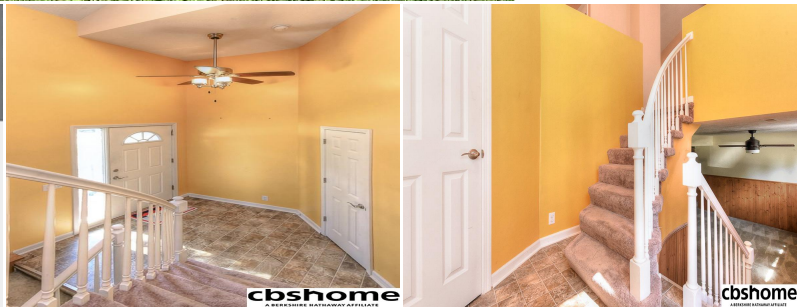

cbshome
A BERKSHIRE HATHAWAY AFFILIATE

Bring it home.

Just Listed

\$166,900

13502 Mercury Street
Papillion, NE
MLS # 21816631

Michael Maley
CBSHOME
michael.maley@cbshome.com
402-981-7400

Information has not been verified, is not guaranteed and is Copyright (c) 2018 CBSHOME