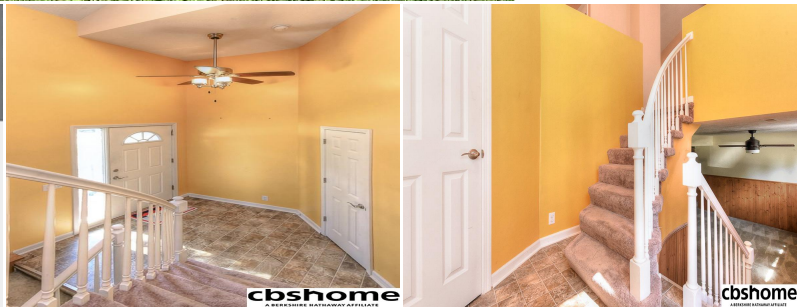

cbshome
A BERKSHIRE HATHAWAY AFFILIATE

Bring it home.

Just Listed

\$159,900

13502 Mercury Street
Papillion, NE
MLS # 21816631

Michael Maley
CBSHOME
michael.maley@cbshome.com
402-981-7400

Information has not been verified, is not guaranteed and is Copyright (c) 2018 CBSHOME