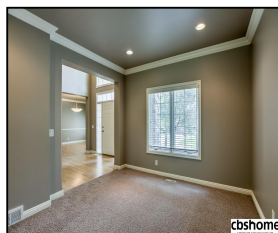

3121 N 158th Plaza Circle

\$525,000

Remarks

This gorgeous Huntington Park 2 Story has a TON of square footage and sits on an AMAZING corner lot! 5 spacious bedrooms and a LOFT on 2nd floor. HUGE open kitchen perfect for entertaining, and WALK-OUT basement includes rec space, wet bar, exercise room, playroom & 6th bedroom with bathroom. Relax on the back deck overlooking the private treed lot. Co-Agent has equity.

Features & Amenities

County	Douglas County	Bedrooms	6	MLS#	21814589
Subdivision	Huntington Park	Bathrooms	5	Status	ACTIVE
Living Room Size	13x14	# of Rooms	14	Tax Amount	\$9,425
Dining Room size	13x15	# of Fireplaces	1	Tax Year	\$2,017
Kitchen Size	25x24	Garage Spaces	3	Year Built	2006
Master Bedroom Size	16x20	3rd Floor SqFt	0	Walk-Out	Yes
Bedroom #2 Size	15x12	2nd Floor SqFt	2094	Basement	
Bedroom #3 Size	15x12	Main Floor SqFt	1636	Grade School	Picotte
Bedroom #4 Size	12x12	Total Finished SqFt	5180	Jr.High School	Buffett
Family Room Size	18x19	Finished Below Grade	1450	High School	Burke
Other Room 1 Size	12x12	Lot Dimensions	.35 Acres		