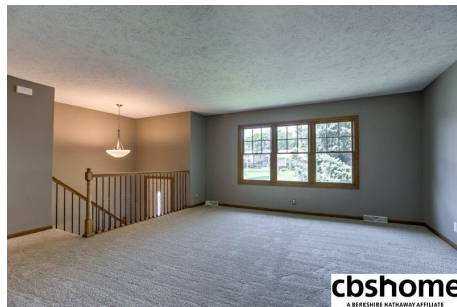

2523 S 162nd Circle

\$190,000

MLS#	21814582
Status	Active
Bedrooms	3
Bathrooms	2
Total Sqft	1626
Year Built	1973
Subdivision	Woodhaven

## Remarks

This terrific split entry features new interior & exterior paint, new carpet & newer roof. You will also find a spacious living room, dining room with hard wood flooring & deck access. The kitchen features hardwood floors, stainless steel appliances & a pantry. The master bedroom has a ¾ bath w/ shower and a walk in closet. The finished lower level includes a floor to ceiling brick fireplace. Fully fenced yard with mature shade trees and landscaping.