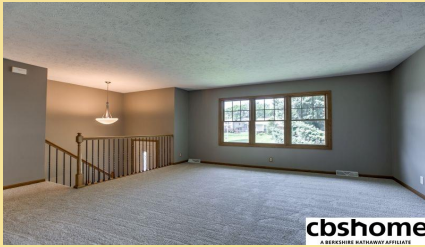

cbshome
A BERKSHIRE HATHAWAY AFFILIATE

2523 S 162nd Circle

\$190,000

MLS # 21814582 | 3 Bedrooms | 2 Bathrooms | 2 Garage Spaces | 1626 Total Sqft | 1973 Year Built

cbshome
A BERKSHIRE HATHAWAY AFFILIATE

cbshome
A BERKSHIRE HATHAWAY AFFILIATE

cbshome
A BERKSHIRE HATHAWAY AFFILIATE

Remarks

This terrific split entry features new interior & exterior paint, new carpet & newer roof. You will also find a spacious living room, dining room with hard wood flooring & deck access. The kitchen features hardwood floors, stainless steel appliances & a pantry. The master bedroom has a ¾ bath w/ shower and a walk in closet. The finished lower level includes a floor to ceiling brick fireplace. Fully fenced yard with mature shade trees and landscaping.