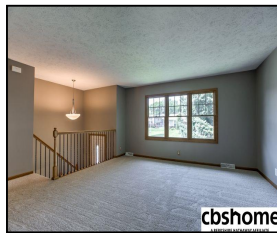

2523 S 162nd Circle

\$190,000

Remarks

This terrific split entry features new interior & exterior paint, new carpet & newer roof. You will also find a spacious living room, dining room with hard wood flooring & deck access. The kitchen features hardwood floors, stainless steel appliances & a pantry. The master bedroom has a ¾ bath w/ shower and a walk in closet. The finished lower level includes a floor to ceiling brick fireplace. Fully fenced yard with mature shade trees and landscaping.

Features & Amenities

County	Douglas County	Bedrooms	3	MLS#	21814582
Subdivision	Woodhaven	Bathrooms	2	Status	ACTIVE
Living Room Size	15.8x14	# of Rooms	7	Tax Amount	\$2,751
Dining Room size	11.5x10	# of Fireplaces	1	Tax Year	\$2,017
Kitchen Size	12x12	Garage Spaces	2	Year Built	1973
Master Bedroom Size	14.8x11.4	3rd Floor SqFt	0	Walk-Out	No
Bedroom #2 Size	12.9x9.10	2nd Floor SqFt	0	Basement	
Bedroom #3 Size	11.10x10	Main Floor SqFt	1276	Grade School	J Sterling Morton
Bedroom #4 Size		Total Finished SqFt	1626	Jr.High School	Kiewit
Family Room Size		Finished Below Grade	350	High School	Millard North
Other Room 1 Size		Lot Dimensions	130x62		