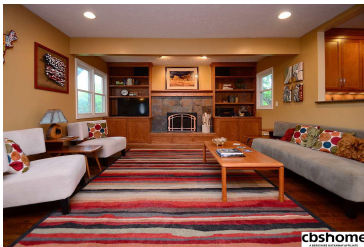

MLS # 21814489 | 5 Bedrooms | 4 Bathrooms | 2 Garage Spaces | 4726 Total Sqft | 1965 Year Built

Remarks

1.5 STORY DISTRICT 66 KNOCKOUT! Current owners have updated from top to bottom. Open Kitchen features Quartz, Maple, SS GE Profile Appliances. Remodeled Baths include heated floors. All new clad windows. Newer HVAC/Heat Pump. Enjoy your STATELY 1/2 ACRE lot from either your deck or screened porch. True 5 Bedroom Home with 2 more "nearly conforming" bedrooms down. New \$35K Impact Resistant Roof. GET THE PICTURE? YOU WILL NOT BE DISAPPOINTED!