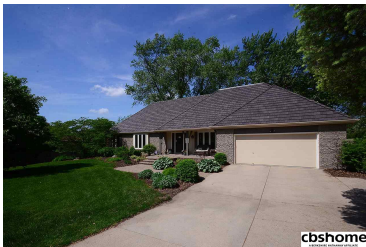

MLS # 21814489 | 5 Bedrooms | 4 Bathrooms | 2 Garage Spaces | 4726 Total Sqft | 1965 Year Built

Remarks

1.5 STORY DISTRICT 66 KNOCKOUT! Current owners have updated from top to bottom. Open Kitchen features Quartz, Maple, SS GE Profile Appliances. Remodeled Baths include heated floors. All new clad windows. Newer HVAC/Heat Pump. Enjoy your STATELY 1/2 ACRE lot from either your deck or screened porch. True 5 Bedroom Home with 2 more "nearly conforming" bedrooms down. New \$35K Impact Resistant Roof. GET THE PICTURE? YOU WILL NOT BE DISAPPOINTED!