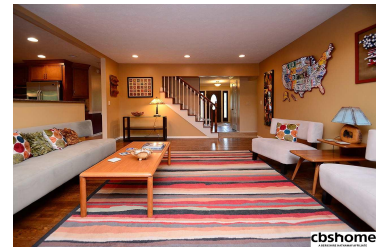

MLS # 21814489 | 5 Bedrooms | 4 Bathrooms | 2 Garage Spaces | 4726 Total Sqft | 1965 Year Built

Remarks

1.5 STORY DISTRICT 66 KNOCKOUT! Current owners have updated from top to bottom. Open Kitchen features Quartz, Maple, SS GE Profile Appliances. Remodeled Baths include heated floors. All new clad windows. Newer HVAC/Heat Pump. Enjoy your STATELY 1/2 ACRE lot from either your deck or screened porch. True 5 Bedroom Home with 2 more "nearly conforming" bedrooms down. New \$35K Impact Resistant Roof. GET THE PICTURE? YOU WILL NOT BE DISAPPOINTED!