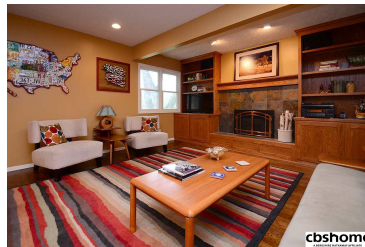

MLS # 21814489 | 5 Bedrooms | 4 Bathrooms | 2 Garage Spaces | 4726 Total Sqft | 1965 Year Built

Remarks

1.5 STORY DISTRICT 66 KNOCKOUT! Current owners have updated from top to bottom. Open Kitchen features Quartz, Maple, SS GE Profile Appliances. Remodeled Baths include heated floors. All new clad windows. Newer HVAC/Heat Pump. Enjoy your STATELY 1/2 ACRE lot from either your deck or screened porch. True 5 Bedroom Home with 2 more "nearly conforming" bedrooms down. New \$35K Impact Resistant Roof. GET THE PICTURE? YOU WILL NOT BE DISAPPOINTED!