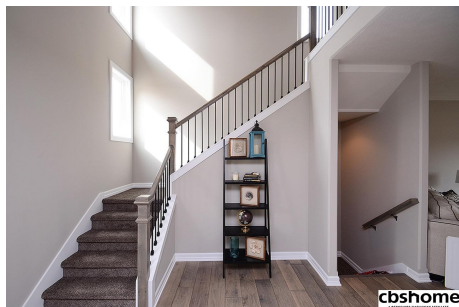

7616 N 156 Avenue

\$379,000

MLS # 21814473 | 4 Bedrooms | 3 Bathrooms

3 Garage Spaces | 2652 Total Sqft | 2018 Year Built

OPEN SUNDAY 1-4! Upscale "Sidney" Two story in Pine Creek Built by Mercury Builders. Main floor is open with tall ceilings & good flow between great room, kitchen & dining Area. Stunning upgrades like granite & quartz counter tops, tile floors & backsplashes, modern fixtures, master suite has walk-in closet & dual sinks. These homes are built w/high end finishes.