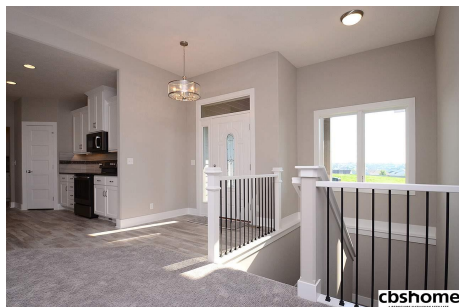

7808 N 156 Avenue

\$339,950

MLS # 21814452 | 3 Bedrooms | 2 Bathrooms

3 Garage Spaces | 1740 Total Sqft | 2018 Year Built

OPEN SUNDAY 1-4! Upscale ranch in Pine Creek built by Mercury Builders. Main floor is open with tall ceilings & good flow between great room, kitchen & dining room. Stunning upgrades like granite & quartz counter tops, hardwood floors, tile floors & back splashes, modern fixtures, master suite has walk-in closet & dual sinks. These homes are built w/high end finishes.