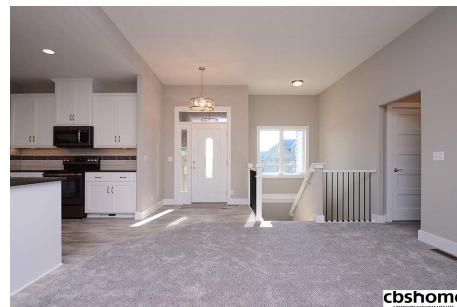

7808 N 156 Avenue

\$339,950

MLS # 21814452 | 3 Bedrooms | 2 Bathrooms

3 Garage Spaces | 1740 Total Sqft | 2018 Year Built

OPEN SUNDAY 1-4! Upscale ranch in Pine Creek built by Mercury Builders. Main floor is open with tall ceilings & good flow between great room, kitchen & dining room. Stunning upgrades like granite & quartz counter tops, hardwood floors, tile floors & back splashes, modern fixtures, master suite has walk-in closet & dual sinks. These homes are built w/high end finishes.