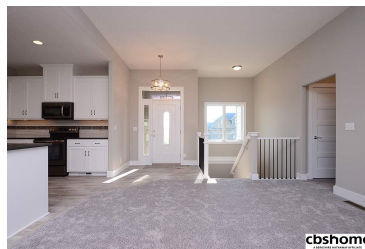

MLS # 21814452 | 3 Bedrooms | 2 Bathrooms | 3 Garage Spaces | 1740 Total Sqft | 2018 Year Built

Remarks

OPEN SUNDAY 1-4! Upscale ranch in Pine Creek built by Mercury Builders. Main floor is open with tall ceilings & good flow between great room, kitchen & dining room. Stunning upgrades like granite & quartz counter tops, hardwood floors, tile floors & back splashes, modern fixtures, master suite has walk-in closet & dual sinks. These homes are built w/high end finishes.