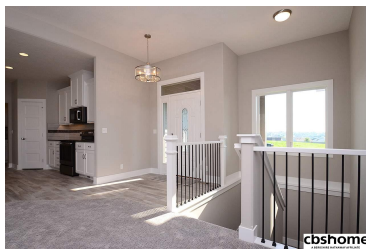

MLS # 21814452 | 3 Bedrooms | 2 Bathrooms | 3 Garage Spaces | 1740 Total Sqft | 2018 Year Built

Remarks

OPEN SUNDAY 1-4! Upscale ranch in Pine Creek built by Mercury Builders. Main floor is open with tall ceilings & good flow between great room, kitchen & dining room. Stunning upgrades like granite & quartz counter tops, hardwood floors, tile floors & back splashes, modern fixtures, master suite has walk-in closet & dual sinks. These homes are built w/high end finishes.