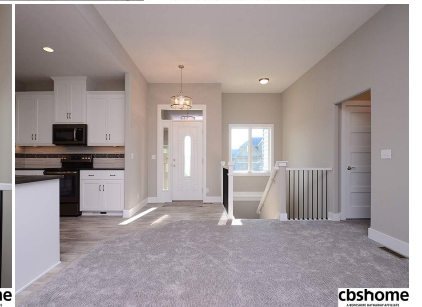

cbshome
A BERKSHIRE HATHAWAY AFFILIATE

Bring it home.

**Just
Listed**

cbshome

cbshome

cbshome

cbshome

\$339,950

7808 N 156 Avenue
Bennington, NE
MLS # 21814452

Brent Blythe
CBSHOME
Brent.Blythe@cbshome.com
402-676-5081

Chad Blythe
CBSHOME
chad.blythe@cbshome.com
402-578-9822

Information has not been verified, is not guaranteed and is Copyright (c) 2018 CBSHOME