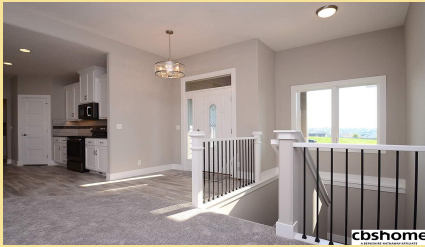

cbshome
A BERKSHIRE HATHAWAY AFFILIATE

7808 N 156 Avenue

\$339,950

MLS # 21814452 | 3 Bedrooms | 2 Bathrooms | 3 Garage Spaces | 1740 Total Sqft | 2018 Year Built

cbshome

Remarks

OPEN SUNDAY 1-4! Upscale ranch in Pine Creek built by Mercury Builders. Main floor is open with tall ceilings & good flow between great room, kitchen & dining room. Stunning upgrades like granite & quartz counter tops, hardwood floors, tile floors & back splashes, modern fixtures, master suite has walk-in closet & dual sinks. These homes are built w/high end finishes.