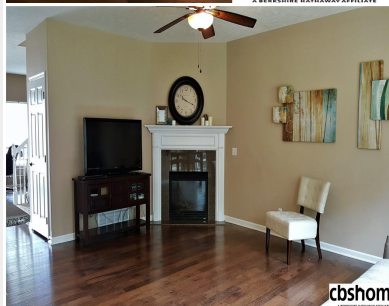

cbshome
A BERKSHIRE HATHAWAY AFFILIATE

Bring it home.

**Just
Listed**

\$320,000
4207 Edgerton Drive
Bellevue, NE
MLS # 21814408

Doyle Ollis
CBSHOME
Doyle.Ollis@cbshome.com
402-214-2208

Information has not been verified, is not guaranteed and is Copyright (c) 2018 CBSHOME