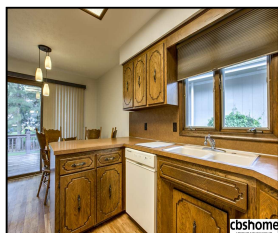

15134 Farnam Circle

\$195,000

Remarks

One Owner Very Spacious Home w/Main Floor Family Room w/Floor to Ceiling Stone Fireplace, Lots of windows and Vaulted Ceiling! Very Large Eat In Kit w/Tons of Cupboards, Laminate Floor & Counter Space! The Kit Overlooks the Large Deck, Yard & Dining Rm Area! You'll Love the Size Of The Bedrms! Master Bedrm Has A Master Bathrm w/Updates & Double Closets! Large Counter Space In Main Bth! Fin LL w/Daylight windows, 1/2 Bath and Office Area! Walking Distant to Park & To Be New Shopping Area! AMA

Features & Amenities

County	Douglas County	Bedrooms	3	MLS#	21814359
Subdivision	Wycliffe	Bathrooms	3	Status	ACTIVE
Living Room Size	14.11x13.10	# of Rooms	7	Tax Amount	\$3,644
Dining Room size	11.4x10.3	# of Fireplaces	1	Tax Year	\$2,017
Kitchen Size	17.6x10.3	Garage Spaces	2	Year Built	1978
Master Bedroom Size	13x12	3rd Floor SqFt	0	Walk-Out	No
Bedroom #2 Size	10.1x11.10	2nd Floor SqFt	0	Basement	
Bedroom #3 Size	10.10x10.8	Main Floor SqFt	1500	Grade School	Cottonwood
Bedroom #4 Size		Total Finished SqFt	2195	Jr.High School	Kiewit
Family Room Size	16.0x14.11	Finished Below Grade	695	High School	Millard North
Other Room 1 Size	10.5x9.5	Lot Dimensions	117x73		