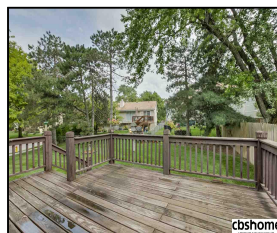

15134 Farnam Circle

\$195,000

Remarks

One Owner Very Spacious Home w/Main Floor Family Room w/Floor to Ceiling Stone Fireplace, Lots of windows and Vaulted Ceiling! Very Large Eat In Kit w/Tons of Cupboards, Laminate Floor & Counter Space! The Kit Overlooks the Large Deck, Yard & Dining Rm Area! You'll Love the Size Of The Bedrms! Master Bedrm Has A Master Bathrm w/Updates & Double Closets! Large Counter Space In Main Bth! Fin LL w/Daylight windows, 1/2 Bath and Office Area! Walking Distant to Park & To Be New Shopping Area! AMA

Features & Amenities

County	Douglas County	Bedrooms	3	MLS#	21814359
Subdivision	Wycliffe	Bathrooms	3	Status	ACTIVE
Living Room Size	14.11x13.10	# of Rooms	7	Tax Amount	\$3,644
Dining Room size	11.4x10.3	# of Fireplaces	1	Tax Year	\$2,017
Kitchen Size	17.6x10.3	Garage Spaces	2	Year Built	1978
Master Bedroom Size	13x12	3rd Floor SqFt	0	Walk-Out	No
Bedroom #2 Size	10.1x11.10	2nd Floor SqFt	0	Basement	
Bedroom #3 Size	10.10x10.8	Main Floor SqFt	1500	Grade School	Cottonwood
Bedroom #4 Size		Total Finished SqFt	2195	Jr.High School	Kiewit
Family Room Size	16.0x14.11	Finished Below Grade	695	High School	Millard North
Other Room 1 Size	10.5x9.5	Lot Dimensions	117x73		