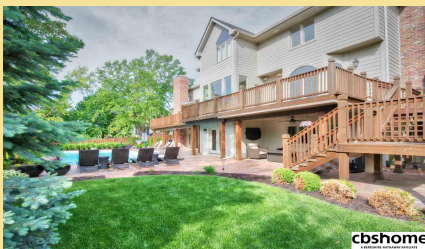

cbshome
A BERKSHIRE HATHAWAY AFFILIATE

641 N 163 Street

\$899,000

MLS # 21814316 | 5 Bedrooms | 5 Bathrooms | 3 Garage Spaces | 5945 Total Sqft | 1990 Year Built

cbshome

cbshome

cbshome

Remarks

Luxurious one-of-a-kind masterpiece in highly sought after Barrington Park. 5BR, 5BA impeccably designed 2-story w/stunning renovation throughout every sq inch. Includes breath taking 2-story entry, white woodwork, crown molding, plantation shutters, nickel hardware, new paint & stunning updated light fixtures throughout. Exquisite white chef's kitchen spa like marble master bathroom and 21x12 custom master closet. Entertainers dream walkout basement w/wet bar, rec room, game room and more!