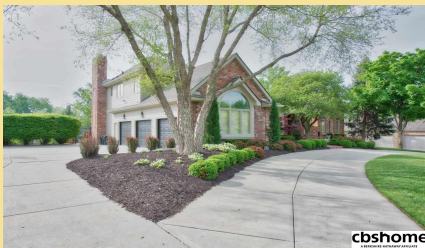

cbshome
A BERKSHIRE HATHAWAY AFFILIATE

641 N 163 Street

\$899,000

MLS # 21814316 | 5 Bedrooms | 5 Bathrooms | 3 Garage Spaces | 5945 Total Sqft | 1990 Year Built

cbshome

cbshome

cbshome

Remarks

Luxurious one-of-a-kind masterpiece in highly sought after Barrington Park. 5BR, 5BA impeccably designed 2-story w/stunning renovation throughout every sq inch. Includes breath taking 2-story entry, white woodwork, crown molding, plantation shutters, nickel hardware, new paint & stunning updated light fixtures throughout. Exquisite white chef's kitchen spa like marble master bathroom and 21x12 custom master closet. Entertainers dream walkout basement w/wet bar, rec room, game room and more!