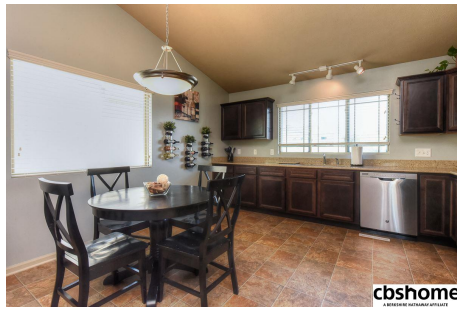

14215 Weber Street

\$200,000

MLS # 21811666 | 3 Bedrooms | 2 Bathrooms

2 Garage Spaces | 1621 Total Sqft | 2014 Year Built

The Santee with vaulted ceilings and an open concept offer room to live. Eat-in kitchen with dark cabinets, quartz countertops and SS appliances. Master has 3/4 bath w/ dual vanity, walk-in closets and a tray ceiling. Finished lower level with day light windows. Check out this oversized garage. Perfect to add a workshop or store those toys! This one even has a sprinkler system and a privacy fence. It really is super cute and ready for a new family! There's a park just a few blocks away.