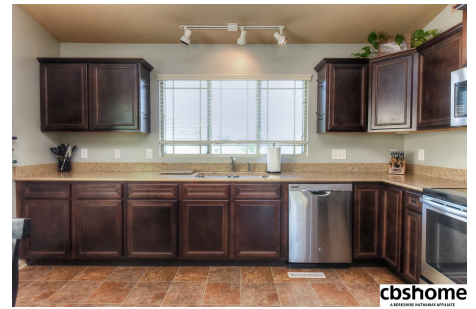

14215 Weber Street

\$200,000

MLS # 21811666 | 3 Bedrooms | 2 Bathrooms

2 Garage Spaces | 1621 Total Sqft | 2014 Year Built

The Santee with vaulted ceilings and an open concept offer room to live. Eat-in kitchen with dark cabinets, quartz countertops and SS appliances. Master has 3/4 bath w/ dual vanity, walk-in closets and a tray ceiling. Finished lower level with day light windows. Check out this oversized garage. Perfect to add a workshop or store those toys! This one even has a sprinkler system and a privacy fence. It really is super cute and ready for a new family! There's a park just a few blocks away.