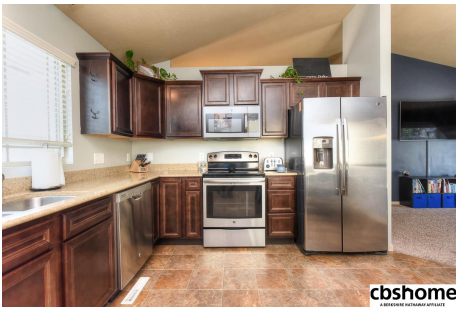

14215 Weber Street

\$200,000

MLS # 21811666 | 3 Bedrooms | 2 Bathrooms

2 Garage Spaces | 1621 Total Sqft | 2014 Year Built

The Santee with vaulted ceilings and an open concept offer room to live. Eat-in kitchen with dark cabinets, quartz countertops and SS appliances. Master has 3/4 bath w/ dual vanity, walk-in closets and a tray ceiling. Finished lower level with day light windows. Check out this oversized garage. Perfect to add a workshop or store those toys! This one even has a sprinkler system and a privacy fence. It really is super cute and ready for a new family! There's a park just a few blocks away.