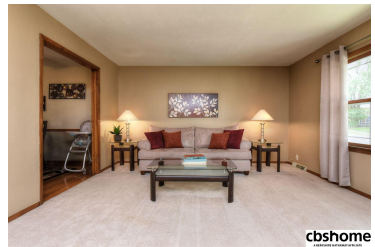

MLS # 21811644 | 3 Bedrooms | 3 Bathrooms | 2 Garage Spaces | 2065 Total Sqft | 1966 Year Built

Remarks

Enjoy this beautifully landscaped yard w/ mature trees, a full fence & fabulous deck, great for those summer get togethers! This is not your typical split entry home w/ an addition of the spacious family room w/ fireplace that flows to the deck. Great location w/ 2 parks just minutes away. Updated baths, new windows are among the updates. Don't wait, this home won't last long.