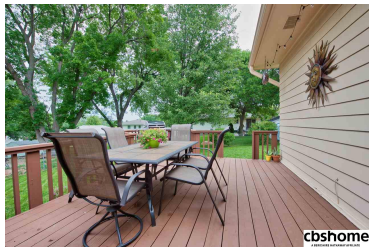

MLS # 21811644 | 3 Bedrooms | 3 Bathrooms | 2 Garage Spaces | 2065 Total Sqft | 1966 Year Built

Remarks

Enjoy this beautifully landscaped yard w/ mature trees, a full fence & fabulous deck, great for those summer get togethers! This is not your typical split entry home w/ an addition of the spacious family room w/ fireplace that flows to the deck. Great location w/ 2 parks just minutes away. Updated baths, new windows are among the updates. Don't wait, this home won't last long.